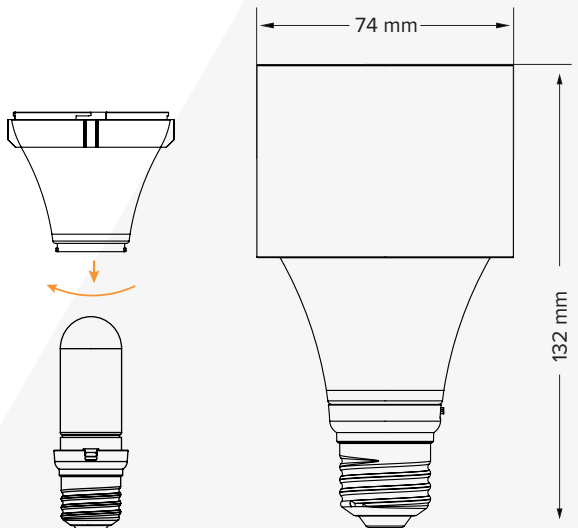

No glare – just control: add LunaSnoot to the LunaReflector to avoid any stray light disturbances on viewer's eyes or in the camera's lens. Its snap-on attaching system allows you to quickly inserting or removing LunaSnoot depending on the desired application.

SPECIFICATIONS

Order Code	FP7-LSN
Material	Plastic
Weight	16 g / 0.04 lbs
Dimensions (L x W x D)	Ø 74 mm x 55 mm / Ø 2.91" x 2.17"

DRAWINGS

MAXIMIZE YOUR CHOICES

LunaBulb slim look + LunaDiffusor + LunaSnoot

LunaBulb slim look + LunaDiffusor + LunaLens + LunaSnoot