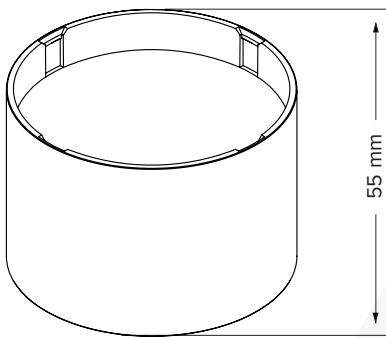

No glare – just control: add LunaSnoot to the LunaReflector to avoid any stray light disturbances on viewer's eyes or in the camera's lens. Its snap-on attaching system allows you to quickly inserting or removing LunaSnoot depending on the desired application.

SPECIFICATIONS

Order Code	FP7-LSN
Material	Plastic
Weight	16 g / 0.04 lbs
Dimensions (L x W x D)	Ø 74 mm x 55 mm / Ø 2.91" x 2.17"

DRAWINGS

MAXIMIZE YOUR CHOICES

LunaBulb slim look + LunaDiffusor + LunaSnoot