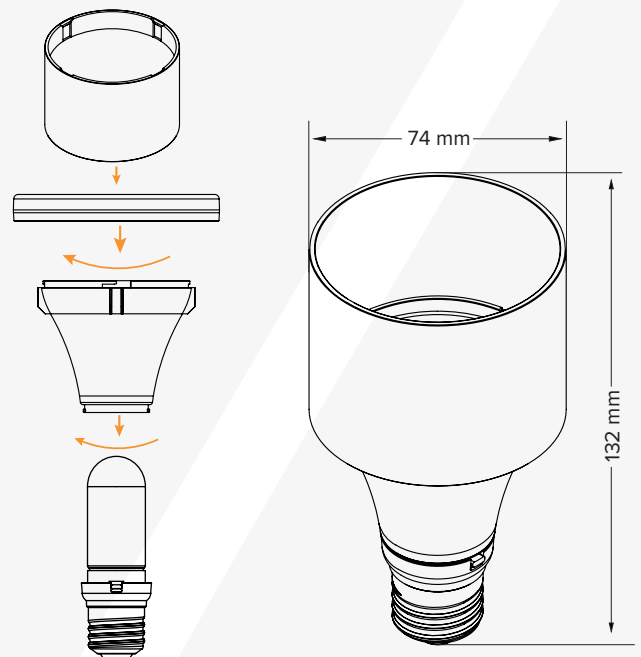

No glare – just control: add LunaSnoot to the LunaReflector to avoid any stray light disturbances on viewer's eyes or in the camera's lens. Its snap-on attaching system allows you to quickly inserting or removing LunaSnoot depending on the desired application.

SPECIFICATIONS

Order Code	FP7-LSN
Material	Plastic
Weight	16 g / 0.04 lbs
Dimensions (L x W x D)	Ø 74 mm x 55 mm / Ø 2.91" x 2.17"

DRAWINGS

MAXIMIZE YOUR CHOICES

LunaBulb slim look + LunaDiffusor + LunaSnoot

LunaBulb slim look + LunaDiffusor + LunaLens + LunaSnoot