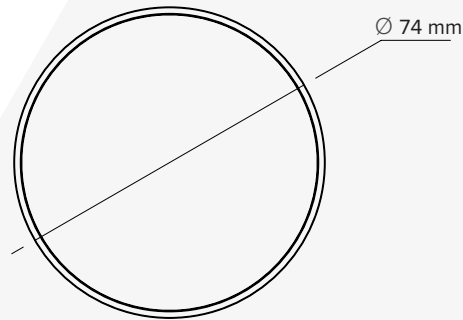

No glare – just control: add LunaSnoot to the LunaReflector to avoid any stray light disturbances on viewer's eyes or in the camera's lens. Its snap-on attaching system allows you to quickly inserting or removing LunaSnoot depending on the desired application.

SPECIFICATIONS

Order Code	FP7-LSN
Material	Plastic
Weight	16 g / 0.04 lbs
Dimensions (L x W x D)	Ø 74 mm x 55 mm / Ø 2.91" x 2.17"

DRAWINGS

MAXIMIZE YOUR CHOICES

LunaBulb slim look + LunaDiffusor + LunaSnoot