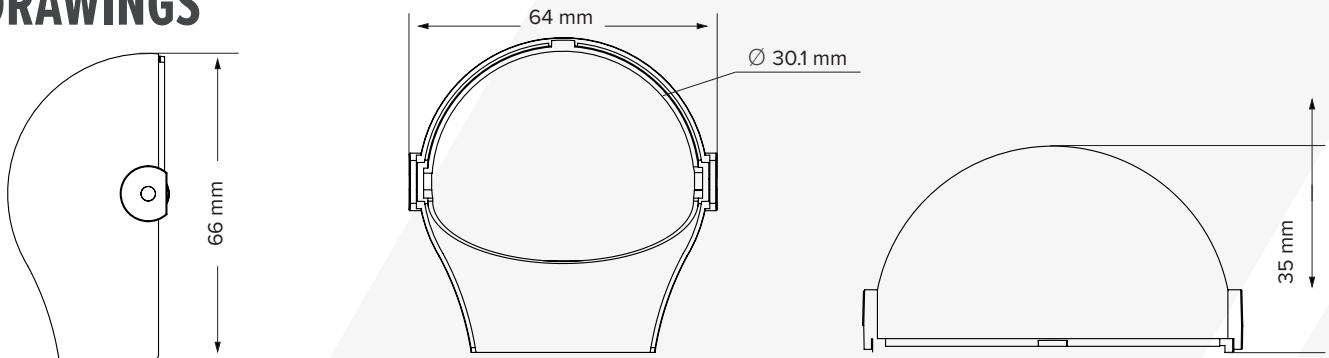

SPECIFICATIONS

Order Code	FP7-LSDF
Material	Plastic
Weight	12 g / 0.03 lbs
Dimensions (L x W x D)	66 mm x 64 mm x 34 mm / 2.60" x 2.52" x 1.34"

DRAWINGS

MAXIMIZE YOUR CHOICES