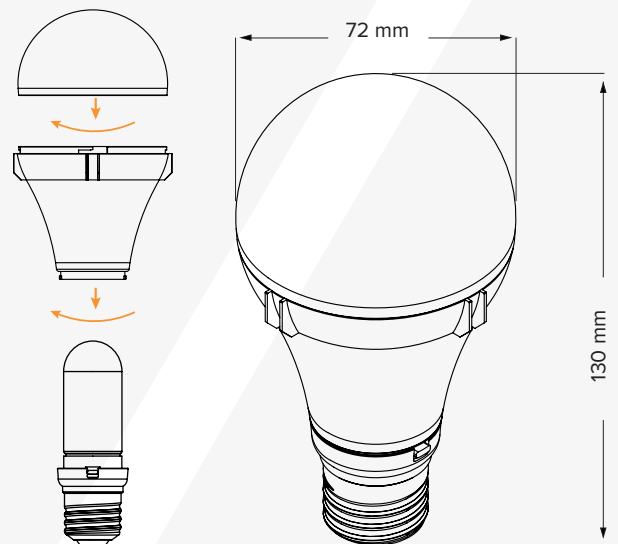

Datasheet

LunaReflector for LunaBulb

Create a punchier and narrower beam by quickly attaching the LunaReflector to the LunaBulb in its slim look. Thanks to the inner reflective surface, LunaReflector is essential for those who want to transform LunaBulb into a directional and harder luminaire.

SPECIFICATIONS

Order Code	FP7-LRF
Material	Plastic
Weight	18 g / 0.04 lbs
Dimensions (L x W x D)	Ø 72 mm x 61 mm / Ø 2.83" x 2.40"

DRAWINGS

MAXIMIZE YOUR CHOICES

LunaBulb slim look + LunaReflector + LunaLens

LunaBulb slim look + LunaReflector + LunaDiffusor