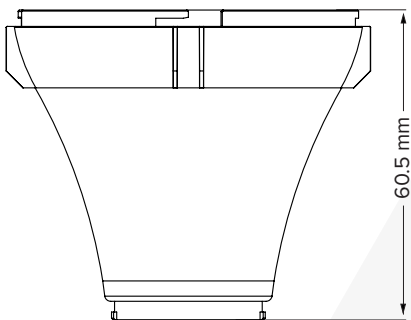

Datasheet

LunaReflector for LunaBulb

Create a punchier and narrower beam by quickly attaching the LunaReflector to the LunaBulb in its slim look. Thanks to the inner reflective surface, LunaReflector is essential for those who want to transform LunaBulb into a directional and harder luminaire.

SPECIFICATIONS

Order Code	FP7-LRF
Material	Plastic
Weight	18 g / 0.04 lbs
Dimensions (L x W x D)	Ø 72 mm x 61 mm / Ø 2.83" x 2.40"

DRAWINGS

MAXIMIZE YOUR CHOICES

LunaBulb slim look + LunaReflector + LunaLens