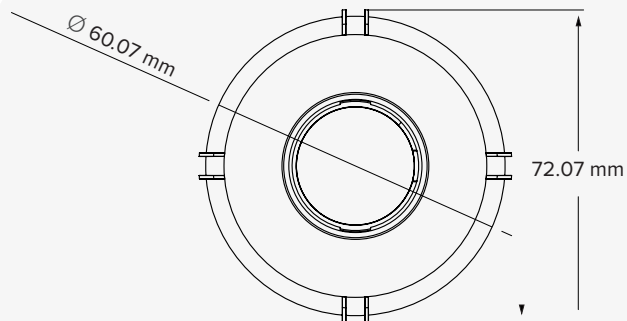

Datasheet

LunaReflector for LunaBulb

Create a punchier and narrower beam by quickly attaching the LunaReflector to the LunaBulb in its slim look. Thanks to the inner reflective surface, LunaReflector is essential for those who want to transform LunaBulb into a directional and harder luminaire.

SPECIFICATIONS

Order Code	FP7-LRF
Material	Plastic
Weight	18 g / 0.04 lbs
Dimensions (L x W x D)	Ø 72 mm x 61 mm / Ø 2.83" x 2.40"

DRAWINGS

MAXIMIZE YOUR CHOICES

LunaBulb slim look + LunaReflector + LunaLens