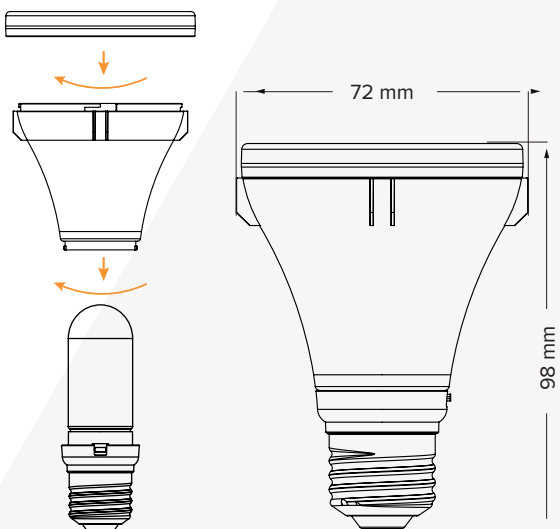

Datasheet

LunaReflector for LunaBulb

Create a punchier and narrower beam by quickly attaching the LunaReflector to the LunaBulb in its slim look. Thanks to the inner reflective surface, LunaReflector is essential for those who want to transform LunaBulb into a directional and harder luminaire.

SPECIFICATIONS

Order Code	FP7-LRF
Material	Plastic
Weight	18 g / 0.04 lbs
Dimensions (L x W x D)	Ø 72 mm x 61 mm / Ø 2.83" x 2.40"

DRAWINGS

MAXIMIZE YOUR CHOICES

LunaBulb slim look + LunaReflector + LunaLens

LunaBulb slim look + LunaReflector + LunaDiffusor