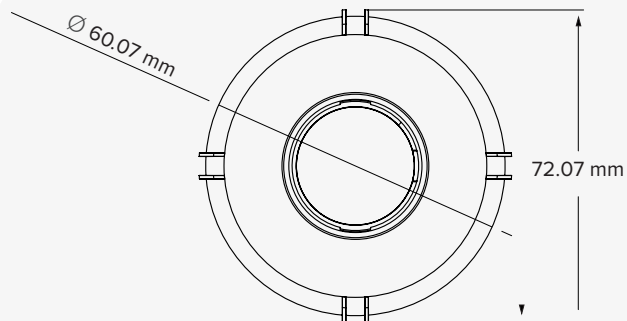

Datasheet

LunaReflector

Create a punchier and narrower beam by quickly attaching the LunaReflector to the LunaBulb in its slim look. Thanks to the inner reflective surface, LunaReflector is essential for those who want to transform LunaBulb into a directional and harder luminaire.

SPECIFICATIONS

Order Code	FP7-LRF
Material	Plastic
Weight	18 g / 0.04 lbs
Dimensions (L x W x D)	Ø 72 mm x 61 mm / Ø 2.83" x 2.40"

DRAWINGS

MAXIMIZE YOUR CHOICES

LunaBulb slim look + LunaReflector + LunaLens