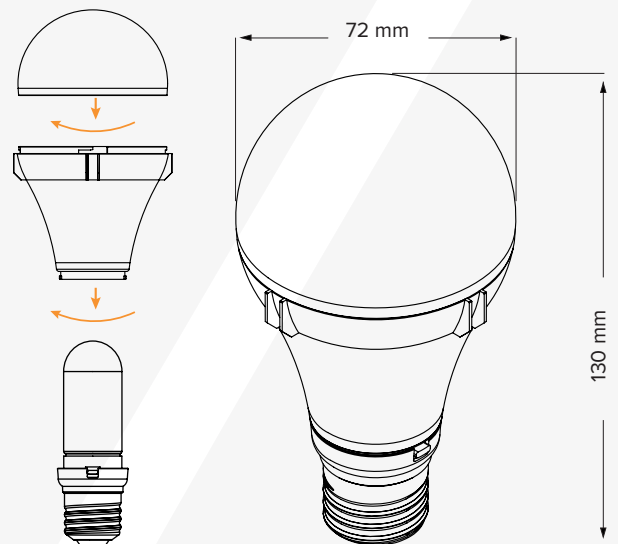

Datasheet

LunaReflector

Create a punchier and narrower beam by quickly attaching the LunaReflector to the LunaBulb in its slim look. Thanks to the inner reflective surface, LunaReflector is essential for those who want to transform LunaBulb into a directional and harder luminaire.

SPECIFICATIONS

Order Code	FP7-LRF
Material	Plastic
Weight	18 g / 0.04 lbs
Dimensions (L x W x D)	Ø 72 mm x 61 mm / Ø 2.83" x 2.40"

DRAWINGS

MAXIMIZE YOUR CHOICES

LunaBulb slim look + LunaReflector + LunaLens

LunaBulb slim look + LunaReflector + LunaDiffusor