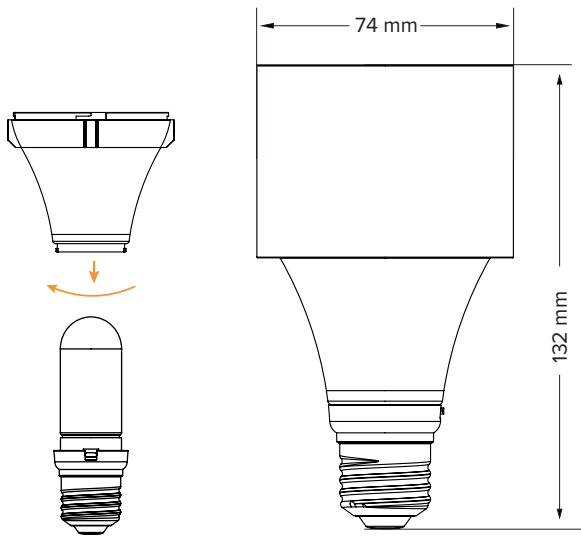

LunaBulb slim look + LunaDiffusor + LunaSnoot