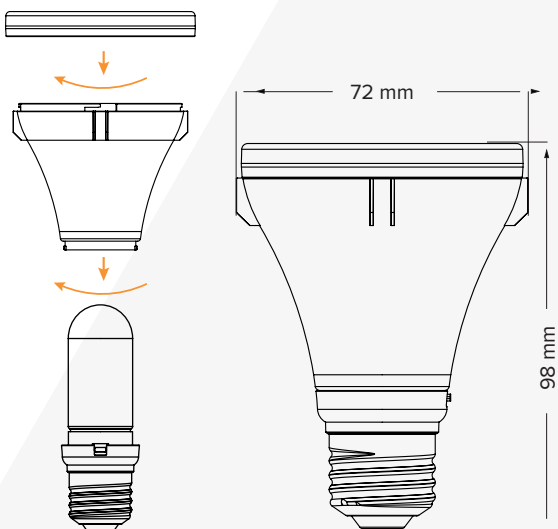

Datasheet

LunaReflector

Create a punchier and narrower beam by quickly attaching the LunaReflector to the LunaBulb in its slim look. Thanks to the inner reflective surface, LunaReflector is essential for those who want to transform LunaBulb into a directional and harder luminaire.

SPECIFICATIONS

Order Code	FP7-LRF
Material	Plastic
Weight	18 g / 0.04 lbs
Dimensions (L x W x D)	Ø 72 mm x 61 mm / Ø 2.83" x 2.40"

DRAWINGS

MAXIMIZE YOUR CHOICES

LunaBulb slim look + LunaReflector + LunaLens

LunaBulb slim look + LunaReflector + LunaDiffusor