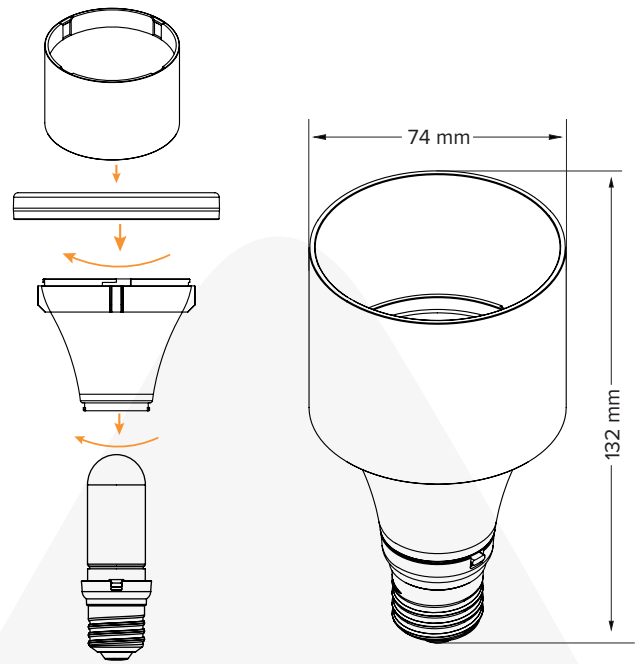

LunaBulb slim look + LunaDiffusor + LunaLens + LunaSnoot