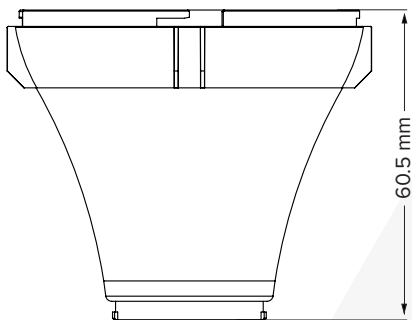

Datasheet

LunaReflector

Create a punchier and narrower beam by quickly attaching the LunaReflector to the LunaBulb in its slim look. Thanks to the inner reflective surface, LunaReflector is essential for those who want to transform LunaBulb into a directional and harder luminaire.

SPECIFICATIONS

Order Code	FP7-LRF
Material	Plastic
Weight	18 g / 0.04 lbs
Dimensions (L x W x D)	Ø 72 mm x 61 mm / Ø 2.83" x 2.40"

DRAWINGS

MAXIMIZE YOUR CHOICES

LunaBulb slim look + LunaReflector + LunaLens