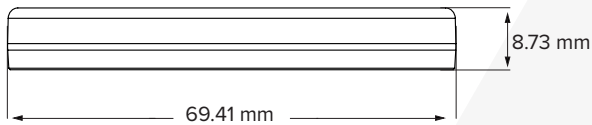

The best fit for a spotlight look in your LunaBulb. Easily attachable to the LunaReflector, the LunaLens softens the light output while keeping the traditional narrow beam angle and external shape of a PAR16 bulb.

SPECIFICATIONS

Order Code	FP7-LLS
Material	Plastic
Weight	28 g / 0.06 lbs
Dimensions (L x W x D)	Ø 70 mm x 9 mm / Ø 2.76" x 0.35"

DRAWINGS

MAXIMIZE YOUR CHOICES

LunaBulb slim look + LunaReflector + LunaLens