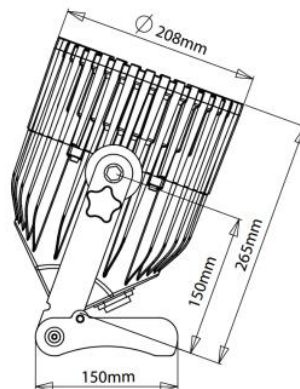

Electrical

Battery
LG Chem Lithium-ion
Battery Lifetime
70% after 300 cycles
Charging time (nominal)
7 Hours
Input Voltage
90-264V 47-63Hz
Input Current
1.8A/115VAC ~ 1.0A/230VAC
Inrush Current
Cold start 60A/230VAC