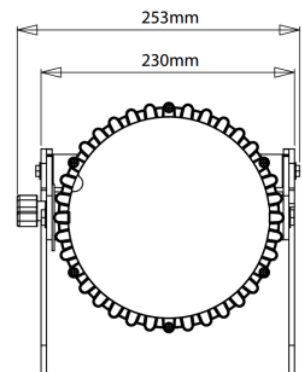

Electrical

Battery
LG Chem Lithium-ion
Battery Lifetime
70% after 300 cycles
Charging time (nominal)
7 Hours
Input Voltage
90-264V 47-63Hz
Input Current
1.8A/115VAC ~ 1.0A/230VAC
Inrush Current
Cold start 60A/230VAC