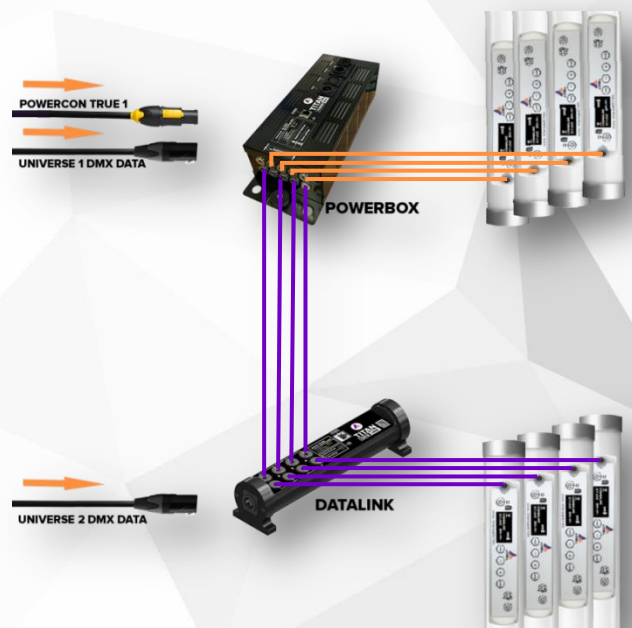

# DATA LINK

Item code: **FP3-DTL**

Required device to send wired DMX to Hyperion Tube. Also useful for Titan Tube and Helios Tube if no Titan PowerBox is available or to work with multiple universes on one PowerBox

## Electrical

Input Voltage  
4 x 24VDC, Max 4A

Output Voltage  
4 x 24VDC

Power pass through to the four outputs

## Construction

Housing  
Aluminium

IP Rating  
IP20

Operating Temperature  
0-40 °C | 32-104 °F

Weight  
0.5kg | 1.10lbs

Dimensions  
267 x 69 x 64mm  
10.51 x 2.72 x 2.52 inches

Environment  
Indoor

## Drawings

Power and Data connection with PSU  
Up to 4 tubes can be connected with 4 power supplies

Connecting Multiple DMX universes to 1 Powerbox

\*\*Suitable for Helios Tube, Titan Tube and Hyperion Tube