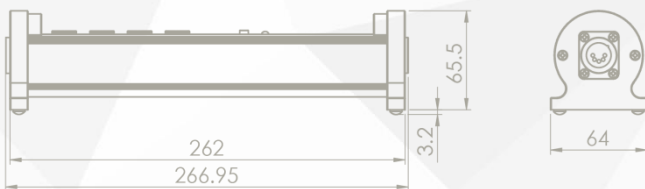

Drawings

Power and Data connection with PSU
Up to 4 tubes can be connected with 4 power supplies