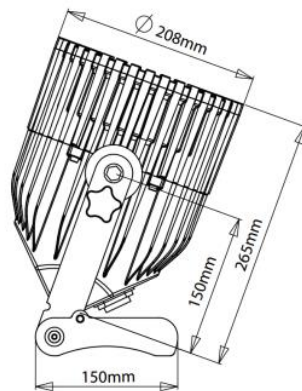

AX10

SpotMax™

Data sheet

Optical

- Colours
  RGBAW
- Total LED power
  135W
- Luminous Flux
  3350Lm
- Emittance (@2m)
  10350Lx
- CRI
  92
- Strobe
  0-25Hz
- Beam Angle
  13°
- Pixels
  1

Construction

- Housing
  Aluminium
- IP Rating
  IP65
- Relative humidity
  0-100%
- Operating Temperature
  0-40 °C
  32-104 °F
- Weight
  7.98kg
  17.5Lbs
- Dimensions
  279 x 296 x 253 (mm)
  10.9 x 11.6 x 9.9 (inches)

Accessories

- Powercon True1 cord
  AX10-CHR (Included)
- 32° Flood diffusor
  AX10-DDSK (Included)
- 13°x 46° Wallwash diffusor
  AX10-WWDSK (Included)
- 13°x 46° Rotatable diffusor
  AX10-ROTAD
- Charging case
  AX10-CHRCSE
- Super bolt
  AX10-BLT

Electrical

- Battery
  LG Chem Lithium-ion
- Battery Lifetime
  70% after 300 cycles
- LED Lifetime
  50.000 Hours
- Charging time (nominal)
  7 Hours
- Input Voltage
  90-264V 47-63Hz
- Input Current
  2A/115VAC ~ 1.0A/230VAC
- Inrush Current
  Cold start 70A/230VAC

Control

- Wireless Modules
  865-870MHz
  902-928MHz
  2.4GHz
- Range
  300m | 330 Yards
- DMX
  Supports CRMX and W-DMX