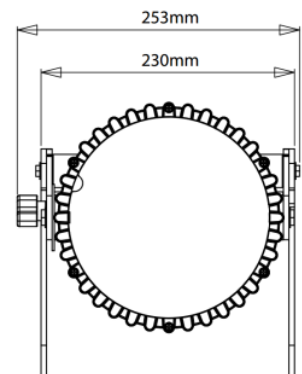

AX10 SpotMax™

Data sheet

Optical

Colours
RGBAW

Total LED power
135W

Luminous Flux
3350Lm

Emittance (@2m)
10350Lx

CRI
92

Strobe
0-25Hz

Beam Angle
13°

Pixels
1

Construction

Housing
Aluminium

IP Rating
IP65

Relative humidity
0-100%

Operating Temperature
0-40 °C
32-104 °F

Weight
7.98kg
17.5Lbs

Dimensions
279 x 296 x 253 (mm)
10.9 x 11.6 x 9.9 (inches)

Environment
Indoor | Outdoor

Accessories

- Powercon True1 cord
  AX10-CHR (Included)
- 32° Flood diffusor
  AX10-DDSK (Included)
- 13°x 46° Wallwash diffusor
  AX10-WWDSK (Included)
- 13°x 46° Rotatable diffusor
  AX10-ROTAD
- Charging case
  AX10-CHRCSE
- Super bolt
  AX10-BLT

Electrical

Battery
Samsung Lithium-ion

Battery Lifetime
70% after 300 cycles

LED Lifetime
50.000 Hours

Charging time (nominal)
7 Hours

Input Voltage
90-264V 47-63Hz

Input Current
1.8A/115VAC ~ 1.0A/230VAC

Inrush Current
Cold start 70A/230VAC

Control

Wireless Modules
865-870MHz
902-928MHz
2.4GHz

Range
300m | 330 Yards

DMX
Supports CRMX and W-DMX