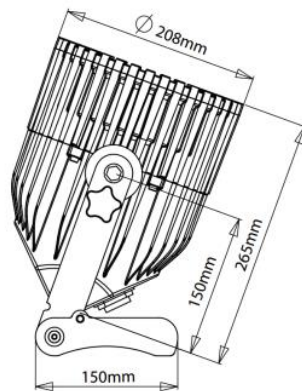

AX10 SpotMax™

Data sheet

Optical

Colours
RGBAW

Total LED power
135W

Luminous Flux
3350Lm

Emittance (@2m)
10350Lx

CRI
92

Strobe
0-25Hz

Beam Angle
13°

Pixels
1

Construction

Housing
Aluminium

IP Rating
IP65

Relative humidity
0-100%

Operating Temperature
0-40 °C
32-104 °F

Weight
7.98kg
17.5Lbs

Dimensions
279 x 296 x 253 (mm)
10.9 x 11.6 x 9.9 (inches)

Environment
Indoor | Outdoor

Accessories

- Powercon True1 cord
  AX10-CHR (Included)
- 32° Flood diffusor
  AX10-DDSK (Included)
- 13°x 46° Wallwash diffusor
  AX10-WWDSK (Included)
- 13°x 46° Rotatable diffusor
  AX10-ROTAD
- Charging case
  AX10-CHRCSE
- Super bolt
  AX10-BLT

Electrical

Battery
Samsung Lithium-ion

Battery Lifetime
70% after 300 cycles

LED Lifetime
50.000 Hours

Charging time (nominal)
7 Hours

Input Voltage
90-264V 47-63Hz

Input Current
1.8A/115VAC ~ 1.0A/230VAC

Inrush Current
Cold start 70A/230VAC

Control

Wireless Modules
865-870MHz
902-928MHz
2.4GHz

Range
300m | 330 Yards

DMX
Supports CRMX and W-DMX