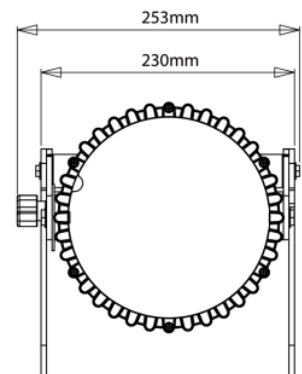

AX10

SpotMax™

Data sheet

Optical

- Colours
  RGBAW
- Total LED power
  135W
- Luminous Flux
  3350Lm
- Emittance (@2m)
  10350Lx
- CRI
  92
- Strobe
  0-25Hz
- Beam Angle
  13°
- Pixels
  1

Construction

- Housing
  Aluminium
- IP Rating
  IP65
- Relative humidity
  0-100%
- Operating Temperature
  0-40 °C
  32-104 °F
- Weight
  7.98kg
  17.5Lbs
- Dimensions
  279 x 296 x 253 (mm)
  10.9 x 11.6 x 9.9 (inches)

Accessories

- Powercon True1 cord
  AX10-CHR (Included)
- 32° Flood diffusor
  AX10-DDSK (Included)
- 13°x 46° Wallwash diffusor
  AX10-WWDSK (Included)
- 13°x 46° Rotatable diffusor
  AX10-ROTAD
- Charging case
  AX10-CHRCSE
- Super bolt
  AX10-BLT

Electrical

- Battery
  LG Chem Lithium-ion
- Battery Lifetime
  70% after 300 cycles
- LED Lifetime
  50.000 Hours
- Charging time (nominal)
  7 Hours
- Input Voltage
  90-264V 47-63Hz
- Input Current
  2A/115VAC ~ 1.0A/230VAC
- Inrush Current
  Cold start 70A/230VAC

Control

- Wireless Modules
  865-870MHz
  902-928MHz
  2.4GHz
- Range
  300m | 330 Yards
- DMX
  Supports CRMX and W-DMX