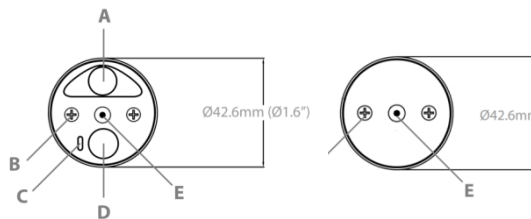

AX1 PixelTube™

Data sheet

Optical

Colours
RGBW
Total LED power
28W
Luminous Flux
695Lm
Strobe
0-25Hz
Beam Angle
180°
Pixels
16

Electrical

Battery
Samsung Lithium-ion
Battery Lifetime
70% after 300 cycles
Battery Runtime
Up to 20 hours
LED Lifetime
50.000 Hours
Charging time (nominal)
7 Hours
Input Voltage (Charger)
90-264V 47-63Hz
Input Voltage (Light)
48V 0.5A

Control

Wireless Modules
865-870MHz
902-928MHz
2.4GHz
Range
300m | 330 Yards
DMX
Supports CRMX and W-DMX

Construction

Housing
Polycarbonate, metal end caps
IP Rating
IP65
Relative humidity
0-100%
Operating Temperature
0-40 °C
32-104 °F
Weight
1kg
2.2Lbs
Dimensions
Ø42 x 1035mm
Ø1.6" x H40.7"
Environment
Indoor | Outdoor

Accessories

- **Charger**
  AX1-CHR (Included)
- **Eyebolt**
  AX1-EBLT (2 pcs Included)
- **Holder**
  AX1-H (2 pcs Included)
- **Stand**
  AX1-STD (Included)
- **Charging case**
  AX1-CHRCSE
- **Spigot (3/8" & 1/4"-20 threads)**
  AX1-BLT

A	ON/OFF Button
B	Screws
C	Rubber Charging socket
D	Charging socket
E	M5 Thread for Screw Hooks